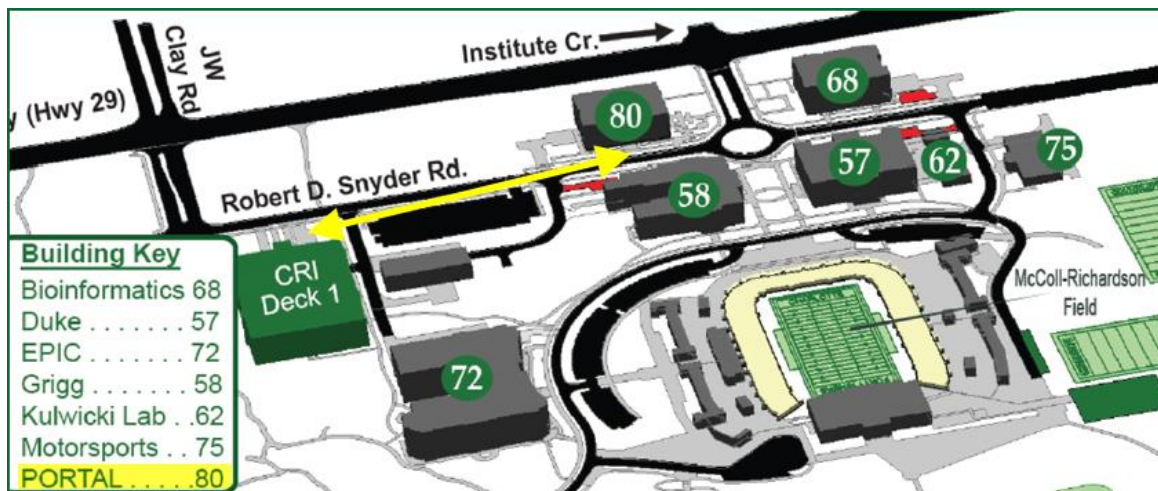

Driving Directions & Map:

We are now located on the edge of the UNCC campus, near the football stadium.

Physical Address: PORTAL Building, Suite 352-A
9319 Robert D. Snyder Rd
Charlotte, NC 28223

GPS: Robert D. Snyder Rd may not come up on your GPS. You may program it for Institute Circle, with no number, or 9311 JW Clay; both will get you close to the intersections near PORTAL.

The PORTAL building is #80 in the above image. The parking deck is CRI Deck 1 in the picture, park there (DO NOT park in the lot – you may get a ticket there) and walk down Robert D. Snyder Road to the PORTAL Building.

Via I-85 South

- Take Exit 45A (Harris Blvd). Turn left onto Harris, go approx. ½ mile to Hwy 29/N. Tryon Street. Turn left onto N. Tryon St and go approx. ½ mile - turn right onto J.W. Clay. Turn left onto Robert D. Snyder Rd, and then right into the **CRI Deck 1 Parking Deck**. Walk to the PORTAL building (the yellow arrow in the above image), which is .1 mile from the parking deck and on the left.

Via I-85 North

- Take Exit 45A (Harris Blvd). Merge right onto Harris, go approx. ½ mile to Hwy 29/N. Tryon Street. Turn left onto N. Tryon St and go approx. ½ mile - turn right onto J.W. Clay. Turn left onto Robert D. Snyder Rd, and then right into the **CRI Deck 1 Parking Deck**. Walk to the PORTAL building (the yellow arrow in the above image), which is .1 mile from the parking deck and on the left.